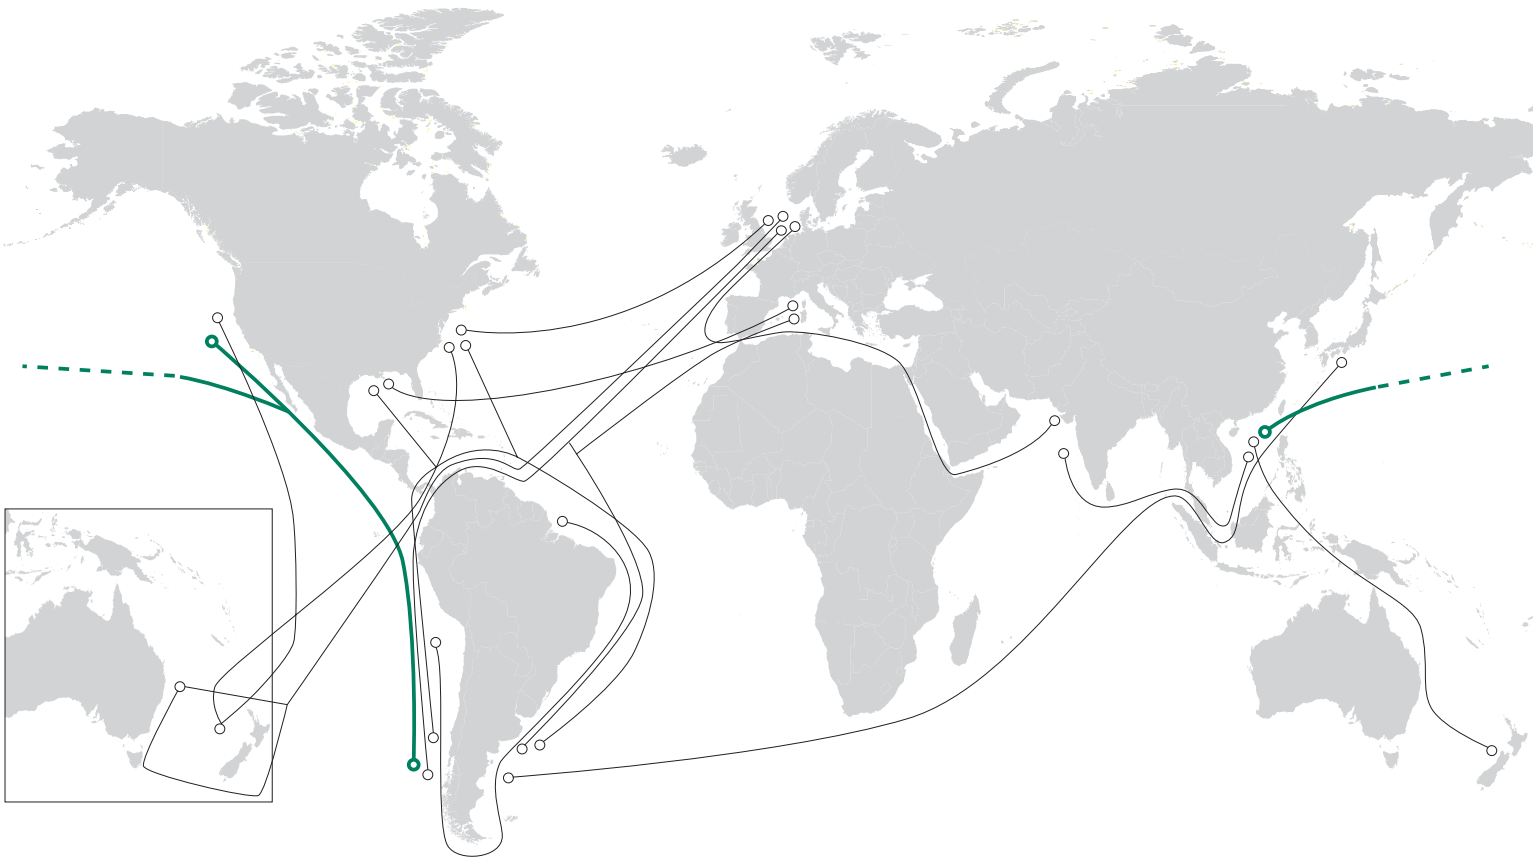

## Asia – Central America / North America / South America

	Page
Asia – Mexico / South America West Coast      SLING 1	
South America West Coast / Mexico – Asia      SLING 1 .....	114
Asia – Mexico / South America West Coast      SLING 2	
South America West Coast – Asia                  SLING 2 .....	116
Asia – Mexico / Guatemala / Caribbean Atlantic	
Caribbean Atlantic / Guatemala / Mexico – Asia .....	118
North America West Coast / Mexico – South America West Coast	
South America West Coast / Mexico – North America West Coast .....	120
North America West Coast – Mexico / Guatemala / Panama / Colombia	
Panama / Colombia / Guatemala / Mexico – North America West Coast .....	122

Asia – Central America / North America / South America

LINER OPERATOR HAMBURG SÜD

PORT ROTATION

<b>Round voyage</b>	77 days
<b>Frequency</b>	fixed-day weekly
<b>Vessels</b>	11 vessels
<b>Capacity</b>	3600 – 4600 TEU
<b>Reefer plugs</b>	400 – 1300 per sailing