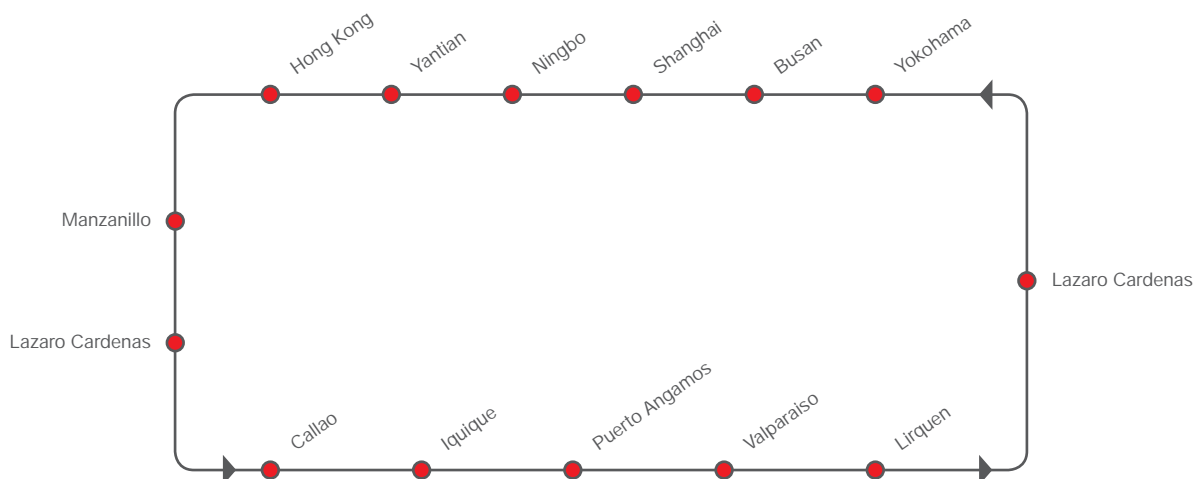

Asia – Central America / North America / South America

# ASIA – MEXICO / SOUTH AMERICA WEST COAST

ASIA – MEXICO / SOUTH AMERICA WEST COAST [transit time in days]

**EASTBOUND**

TO FROM		Lazaro		Callao	Iquique	Puerto		Lirquen
		Manzanillo	Cardenas			Angamos	Valparaiso	
		Fri	Sun	Sat	Wed	Fri	Tue	Wed
Yokohama	Sat	27	29	35	39	41	45	46
Busan	Mon	25	27	33	37	39	43	44
Shanghai	Wed	23	25	31	35	37	41	42
Ningbo	Thu	22	24	30	34	36	40	41
Yantian	Sun	19	21	27	31	33	37	38
Hong Kong	Sun	19	21	27	31	33	37	38
Manzanillo	Sat	-	1	7	11	13	17	18
Lazaro Cardenas	Sun	-	-	6	10	12	16	17

SOUTH AMERICA WEST COAST / MEXICO – ASIA [transit time in days]

**WESTBOUND**

TO FROM		Lazaro		Busan	Shanghai	Ningbo	Yantian	Hong Kong
		Cardenas	Yokohama					
		Sun	Fri	Sun	Tue	Thu	Sat	Sun
Callao	Sun	21	40	42	44	46	48	49
Iquique	Thu	17	36	38	40	42	44	45
Puerto Angamos	Sun	14	33	35	37	39	41	42
Valparaiso	Wed	11	30	32	34	36	38	39
Lirquen	Thu	10	29	31	33	35	37	38
Lazaro Cardenas	Mon	-	18	20	22	24	26	27

LINER OPERATOR HAMBURG SÜD

PORT ROTATION

<b>Round voyage</b>	77 days
<b>Frequency</b>	fixed-day weekly
<b>Vessels</b>	11 vessels
<b>Capacity</b>	3600 – 4600 TEU
<b>Reefer plugs</b>	400 – 1300 per sailing