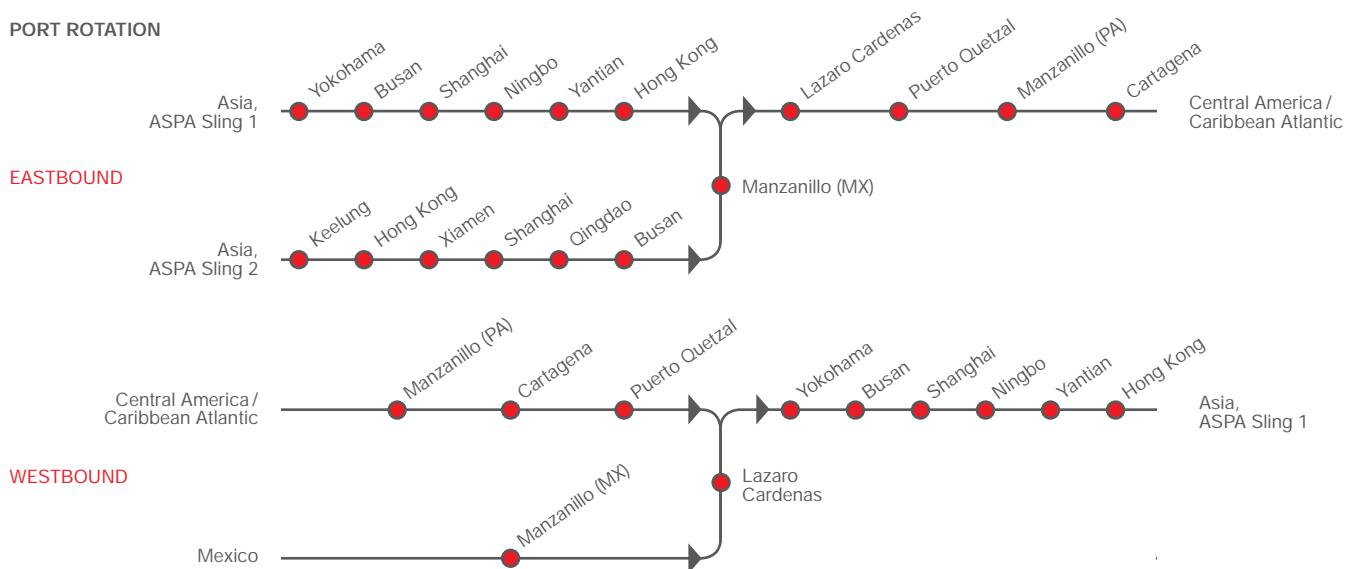

ASIA – MEXICO / GUATEMALA / CARIBBEAN ATLANTIC [transit time in days]

EASTBOUND

TO FROM		Manzanillo (MX)	Lazaro Cardenas	Puerto Quetzal	Manzanillo (PA)	Cartagena
		Thu – Fri – Sat	Sun	Fri	Mon	Wed
Yokohama	Sat	27	29	34	37	39
Keelung	Mon	24	29	32	35	37
Ningbo	Thu	22	24	29	32	34
Yantian	Sun	19	21	26	29	31
Hong Kong	Sun	19	21	26	29	31
Shanghai	Wed – Sun	18	25	26	29	31
Xiamen	Fri	19	22	25	28	30
Qingdao	Tue	18	21	24	27	29
Busan	Mon – Wed – Thu	15	27	22	25	27
Manzanillo (PA)	Tue	–	9	6	–	1
Cartagena	Thu	–	7	4	–	–
Puerto Quetzal	Tue – Fri	–	2	–	3	5
Lazaro Cardenas	Wed – Fri	–	–	2	5	7

CARIBBEAN ATLANTIC / GUATEMALA / MEXICO – ASIA [transit time in days]

WESTBOUND

TO FROM		Lazaro Cardenas	Yokohama	Busan	Shanghai	Ningbo	Yantian	Hong Kong
		Tue – Thu	Fri	Sun	Tue	Thu	Sat	Sun
Manzanillo (PA)	Tue	9	31	33	35	37	39	40
Cartagena	Thu	7	29	31	33	35	37	38
Puerto Quetzal	Tue	2	24	26	28	30	32	33
Manzanillo (MX)	Mon	1	25	27	29	31	33	34
Lazaro Cardenas	Mon	–	18	20	22	24	26	27

LINER OPERATOR HAMBURG SÜD

PORT ROTATION