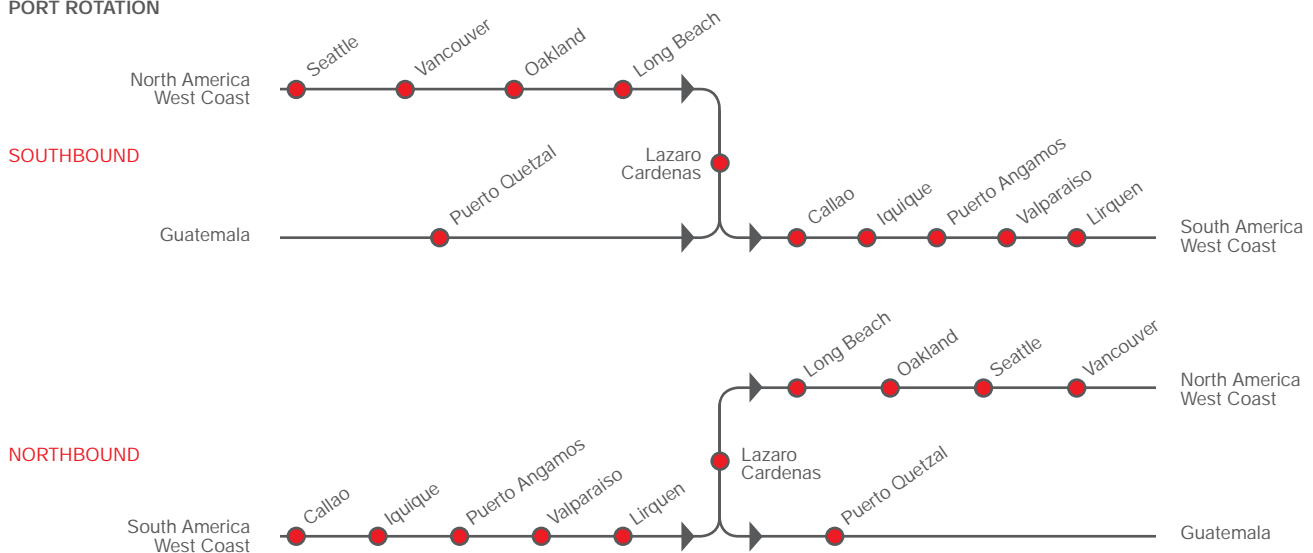

EASTBOUND

TO FROM		Lazaro Cardenas	Callao	Iquique	Puerto Angamos	Valparaiso	Lirquen
		Tue – Thu	Sat	Wed	Fri	Tue	Wed
Seattle	Sat	10	21	25	27	31	32
Vancouver	Sun	9	20	24	26	30	31
Oakland	Wed	6	17	21	23	27	28
Long Beach	Fri	4	15	19	21	25	26
Puerto Quetzal	Tue	2	11	15	17	21	22
Lazaro Cardenas	Sun	–	6	10	12	16	17

SOUTH AMERICA WEST COAST / MEXICO – NORTH AMERICA WEST COAST [transit time in days]

WESTBOUND

TO FROM		Lazaro Cardenas	Puerto Quetzal	Long Beach	Oakland	Seattle	Vancouver
		Tue – Sun	Fri	Mon	Tue	Fri	Sat
Callao	Sun	21	26	29	30	33	34
Iquique	Thu	17	22	25	26	29	30
Puerto Angamos	Sun	14	19	22	23	26	27
Valparaiso	Wed	11	16	19	20	23	24
Lirquen	Thu	10	15	18	19	22	23
Lazaro Cardenas	Mon	–	2	3	4	7	8

TRANSIT TIMES NORTH AMERICA page 142

LINER OPERATOR HAMBURG SÜD

PORT ROTATION

<b>Round voyage</b>	56 days
<b>Frequency</b>	fixed-day weekly
<b>Capacity</b>	1700 – 4600 TEU
<b>Reefer plugs</b>	150 – 1300 per sailing

PANAMA / COLOMBIA / GUATEMALA / MEXICO – NORTH AMERICA WEST COAST [transit time in days]

NORTHBOUND

		Long Beach	Oakland	Seattle	Vancouver
TO	FROM	Mon	Tue	Fri	Sat
Manzanillo (PA)	Tue	13	14	17	18
Cartagena	Thu	11	12	15	16
Puerto Quetzal	Tue	6	7	10	11
Lazaro Cardenas	Fri	3	4	7	8