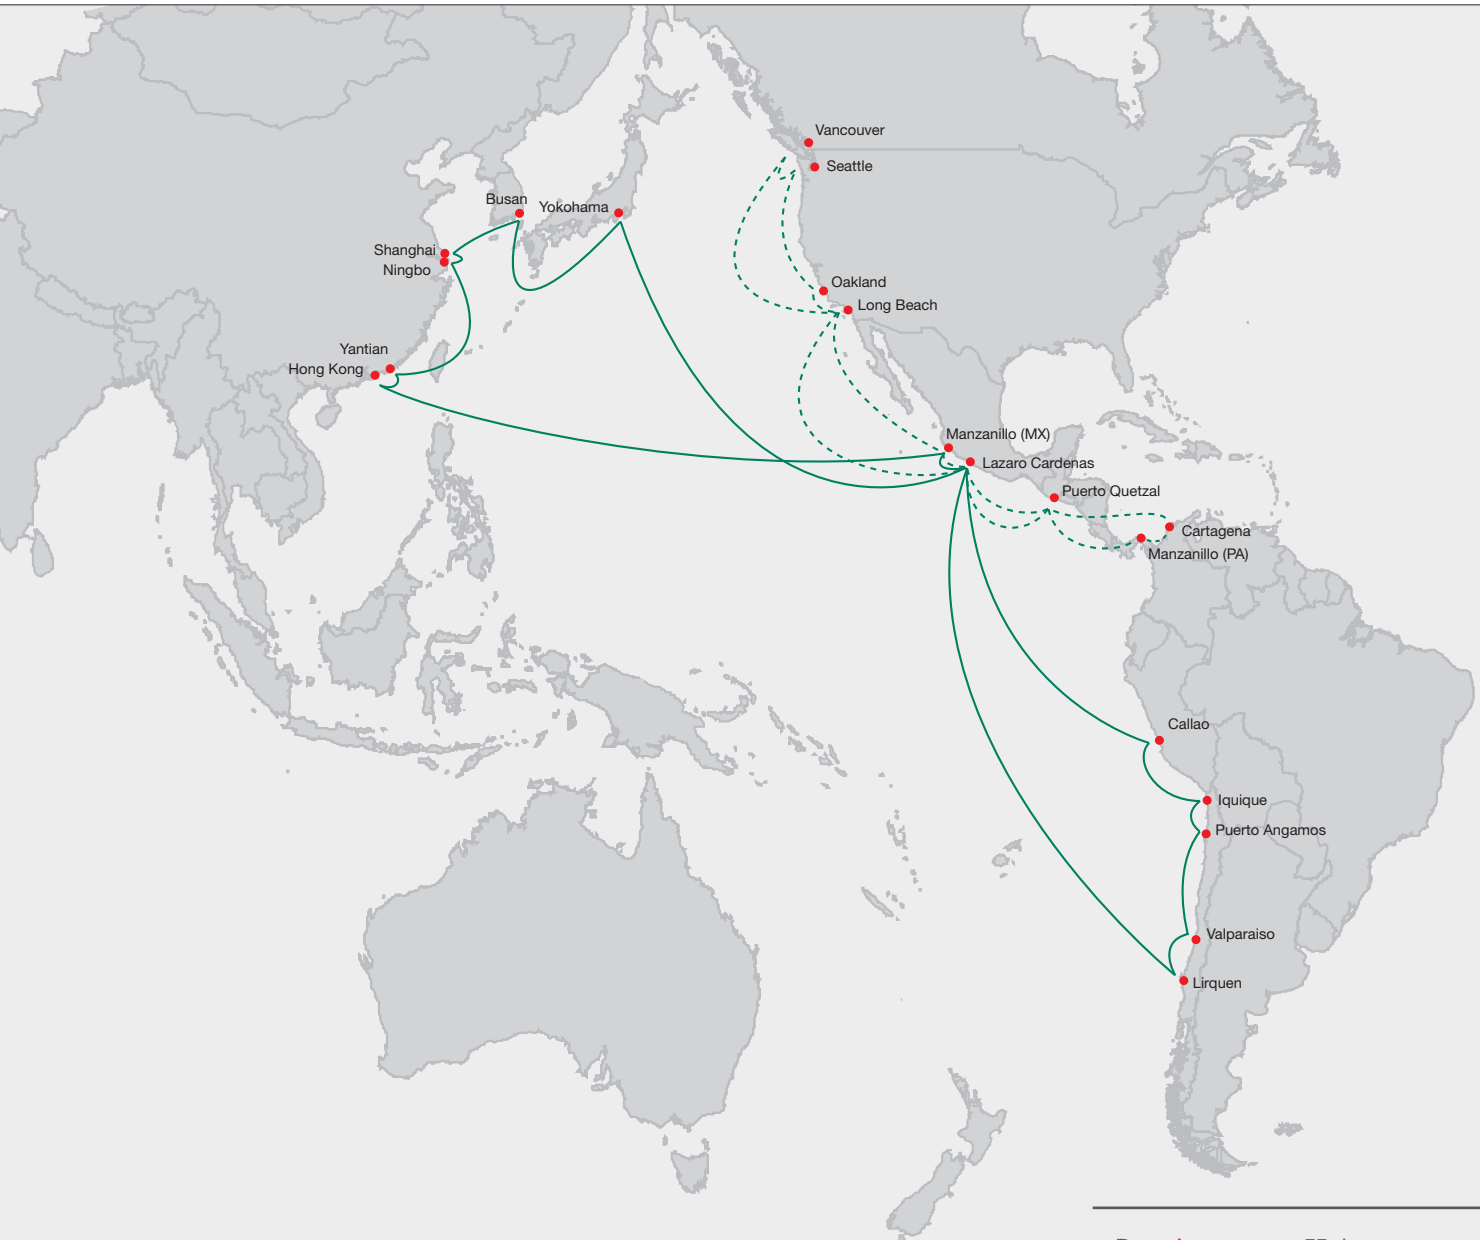

Asia – Central America / North America / South America

SOUTH AMERICA WEST COAST / MEXICO – ASIA [transit time in days]

**WESTBOUND**

TO FROM		Lazaro		Busan	Shanghai	Ningbo	Yantian	Hong Kong
		Cardenas	Yokohama					
		Sun	Fri	Sun	Tue	Thu	Sat	Sun
Callao	Sun	21	40	42	44	46	48	49
Iquique	Thu	17	36	38	40	42	44	45
Puerto Angamos	Sun	14	33	35	37	39	41	42
Valparaiso	Wed	11	30	32	34	36	38	39
Lirquen	Thu	10	29	31	33	35	37	38
Lazaro Cardenas	Mon	-	18	20	22	24	26	27

LINER OPERATOR HAMBURG SÜD

PORT ROTATION

<b>Round voyage</b>	77 days
<b>Frequency</b>	fixed-day weekly
<b>Vessels</b>	11 vessels
<b>Capacity</b>	3600 – 4600 TEU
<b>Reefer plugs</b>	400 – 1300 per sailing

## ASIA – MEXICO / SOUTH AMERICA WEST COAST

ASIA – MEXICO / SOUTH AMERICA WEST COAST [transit time in days]

EASTBOUND

TO FROM		Puerto						
		Manzanillo	Buenaventura	Guayaquil	Iquique*	Angamos**	Antofagasta*	Valparaiso
		Thu – Sat	Wed – Thu	Sat – Sun	Fri	Sat	Sat	Wed
Keelung	Mon	24 – 26	30 – 31	33 – 34	39	40	40	44
Hong Kong	Wed	22 – 24	28 – 29	31 – 32	37	38	38	42
Xiamen**	Fri	22	27	30	–	36	–	40
Shanghai	Sun	18 – 20	24 – 25	27 – 28	33	34	34	38
Qingdao**	Tue	18	23	26	–	32	–	36
Moji*	Tue	16	22	25	31	–	32	36
Busan	Wed – Thu	15 – 16	21	24	30	30	31	34 – 35
Manzanillo	Fri – Sat	–	5	8	14	14	15	18 – 19
		* monthly	** three times a month					