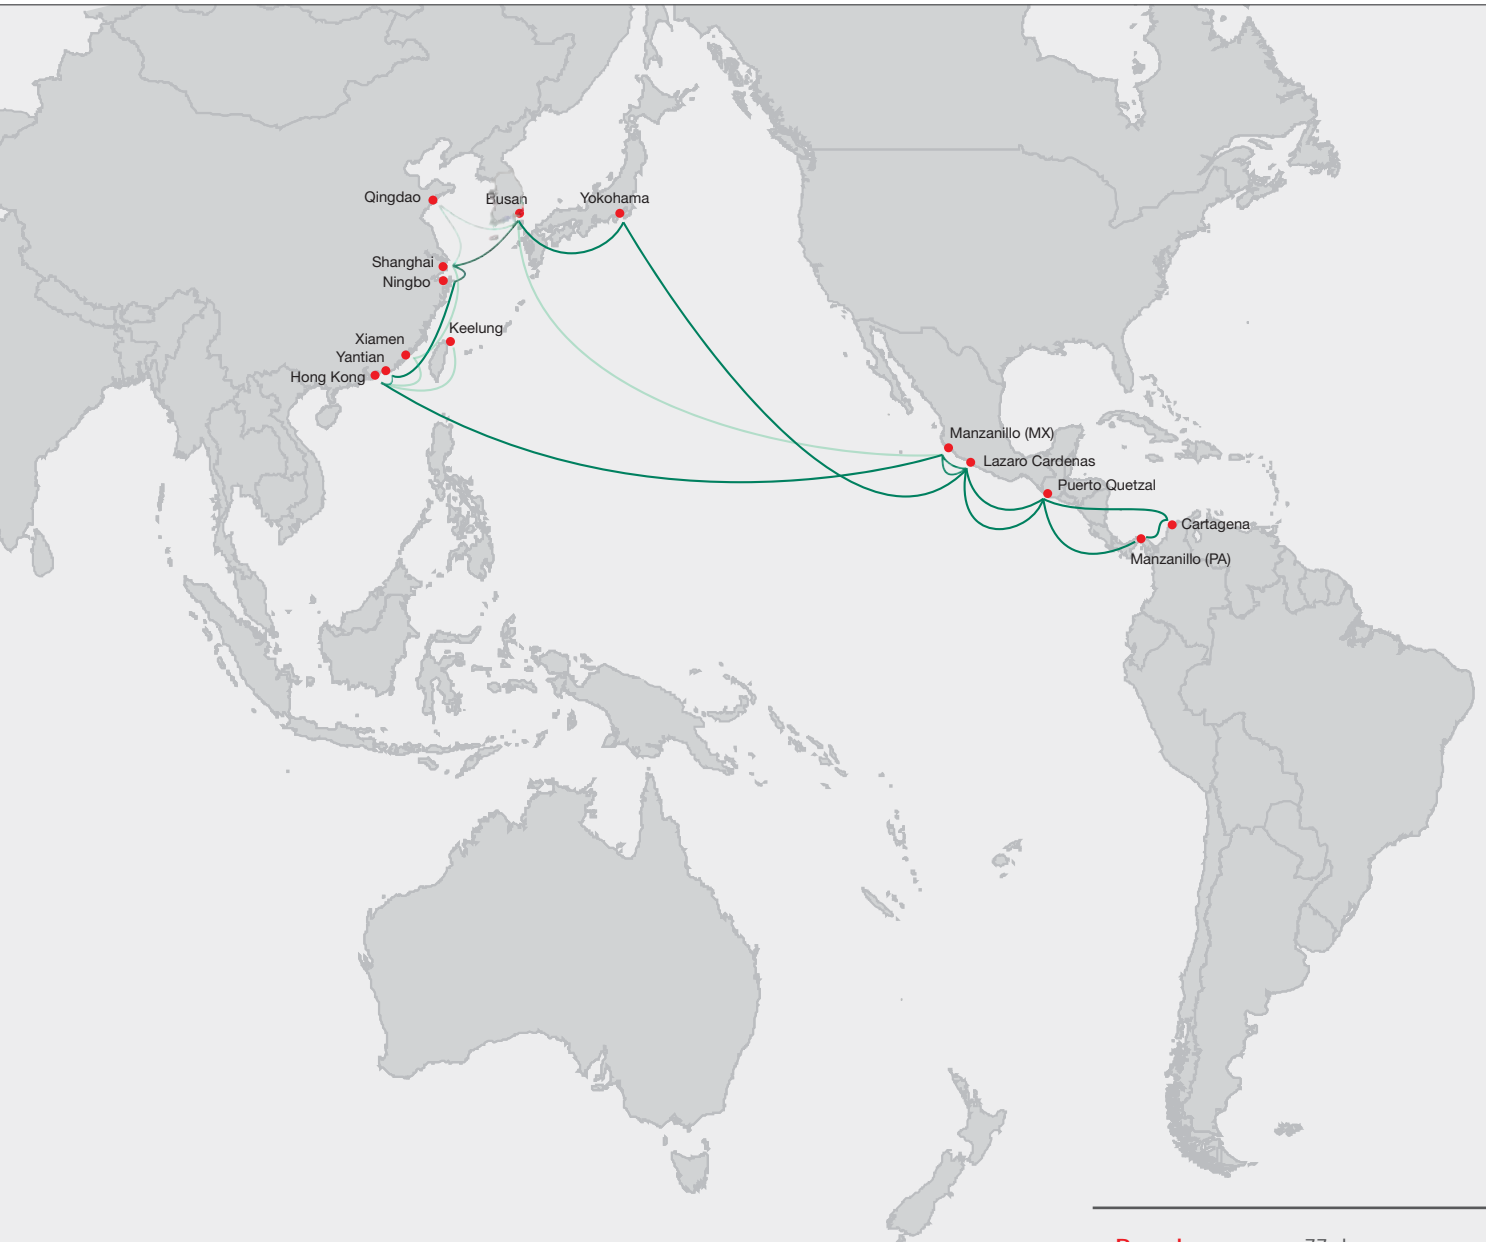

**Taiwan / Keelung**

China Container Terminal Corp.  
Keelung, No.56, Chung Shan 3rd Rd.  
Keelung, pier 19-21, Taiwan, R.O.C.

ASIA – MEXICO / GUATEMALA / CARIBBEAN ATLANTIC [transit time in days]

EASTBOUND

CARIBBEAN ATLANTIC / GUATEMALA / MEXICO – ASIA [transit time in days]

WESTBOUND

TO FROM		Lazaro Cardenas	Yokohama	Busan	Shanghai	Ningbo	Yantian	Hong Kong
		Tue – Thu	Fri	Sun	Tue	Thu	Sat	Sun
Manzanillo (PA)	Tue	9	31	33	35	37	39	40
Cartagena	Thu	7	29	31	33	35	37	38
Puerto Quetzal	Tue	2	24	26	28	30	32	33
Manzanillo (MX)	Mon	1	25	27	29	31	33	34
Lazaro Cardenas	Mon	–	18	20	22	24	26	27

LINER OPERATOR HAMBURG SÜD

PORT ROTATION

<b>Round voyage</b>	77 days
<b>Frequency</b>	fixed-day weekly
<b>Capacity</b>	1700 – 4600 TEU
<b>Reefer plugs</b>	150 – 1300 per sailing