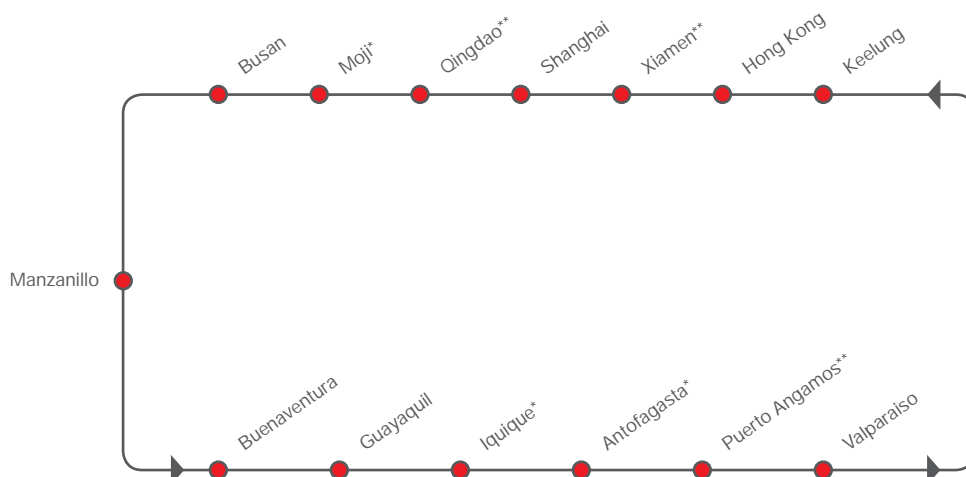

ASIA – MEXICO / SOUTH AMERICA WEST COAST

ASIA – MEXICO / SOUTH AMERICA WEST COAST [transit time in days]

EASTBOUND

TO FROM		Puerto						
		Manzanillo	Buenaventura	Guayaquil	Iquique*	Angamos**	Antofagasta*	Valparaiso
		Thu – Sat	Wed – Thu	Sat – Sun	Fri	Sat	Sat	Wed
Keelung	Mon	24 – 26	30 – 31	33 – 34	39	40	40	44
Hong Kong	Wed	22 – 24	28 – 29	31 – 32	37	38	38	42
Xiamen**	Fri	22	27	30	–	36	–	40
Shanghai	Sun	18 – 20	24 – 25	27 – 28	33	34	34	38
Qingdao**	Tue	18	23	26	–	32	–	36
Moji*	Tue	16	22	25	31	–	32	36
Busan	Wed – Thu	15 – 16	21	24	30	30	31	34 – 35
Manzanillo	Fri – Sat	–	5	8	14	14	15	18 – 19
		* monthly	** three times a month					

SOUTH AMERICA WEST COAST – ASIA [transit time in days]

WESTBOUND

TO FROM		Puerto						
		Keelung	Hong Kong	Xiamen**	Shanghai	Qingdao**	Moji*	Busan
		Mon	Wed	Thu	Sat	Mon	Mon	Tue – Wed
Buenaventura	Fri – Sat	37 – 38	39 – 40	40	42 – 43	44	45	46
Guayaquil	Mon – Tue	34 – 35	36 – 37	37	39 – 40	41	42	43
Iquique*	Sat	30	32	–	35	–	37	38
Antofagasta*	Tue	27	29	–	32	–	34	35
Puerto Angamos**	Tue	27	29	30	32	34	–	36
Valparaiso	Thu	25	27	28	30	32	32	33 – 34
		* monthly	** three times a month					

LINER OPERATOR HAMBURG SÜD

PORT ROTATION

* monthly
** three times a month