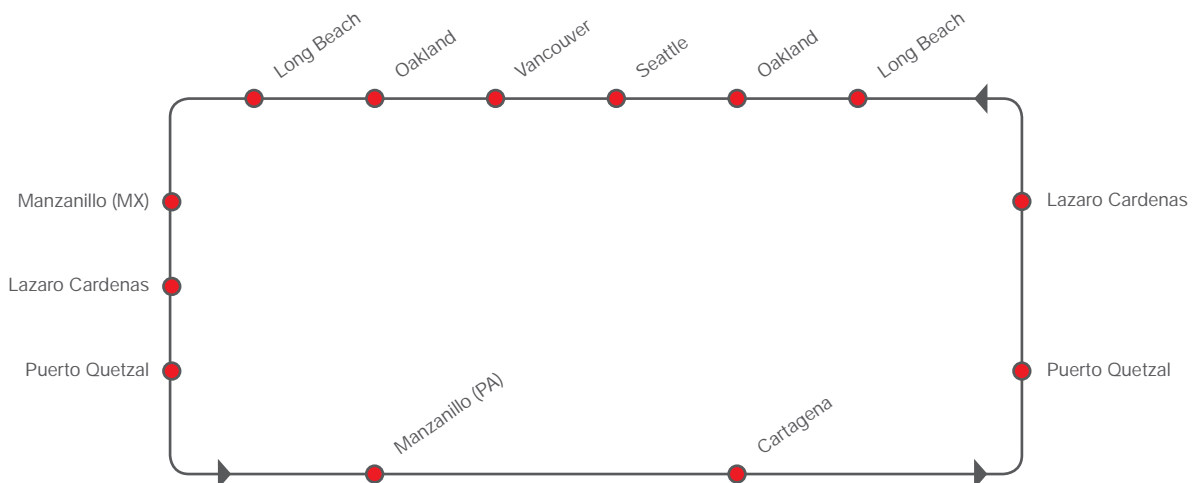

**USA / Seattle**  
Total Terminals International, T-46  
401 Alaskan Way  
Seattle, WA 98104  
206-622-9130

NORTH AMERICA WEST COAST – MEXICO / GUATEMALA / PANAMA / COLOMBIA [transit time in days]

SOUTHBOUND

		Manza- nillo (MX)	Lazaro Cardenas	Puerto Quetzal	Manza- nillo (PA)	Cartagena
TO	FROM	Mon	Tue	Fri	Mon	Wed
Seattle	Sat	9	10	13	16	18
Vancouver	Sun	8	9	12	15	17
Oakland	Wed	5	6	9	12	14
Long Beach	Fri	3	4	7	10	12
Manzanillo (MX)	Mon	-	1	4	7	9
Lazaro Cardenas	Wed	-	-	2	5	7
Puerto Quetzal	Fri	-	-	-	3	5

PANAMA / COLOMBIA / GUATEMALA / MEXICO – NORTH AMERICA WEST COAST [transit time in days]

NORTHBOUND

		Long Beach	Oakland	Seattle	Vancouver
TO	FROM	Mon	Tue	Fri	Sat
Manzanillo (PA)	Tue	13	14	17	18
Cartagena	Thu	11	12	15	16
Puerto Quetzal	Tue	6	7	10	11
Lazaro Cardenas	Fri	3	4	7	8

TRANSIT TIMES NORTH AMERICA page 142

LINER OPERATOR HAMBURG SÜD

PORT ROTATION

<b>Round voyage</b>	35 days
<b>Frequency</b>	fixed-day weekly
<b>Vessels</b>	5 vessels
<b>Capacity</b>	1700 TEU
<b>Reefer plugs</b>	150 – 460 per sailing