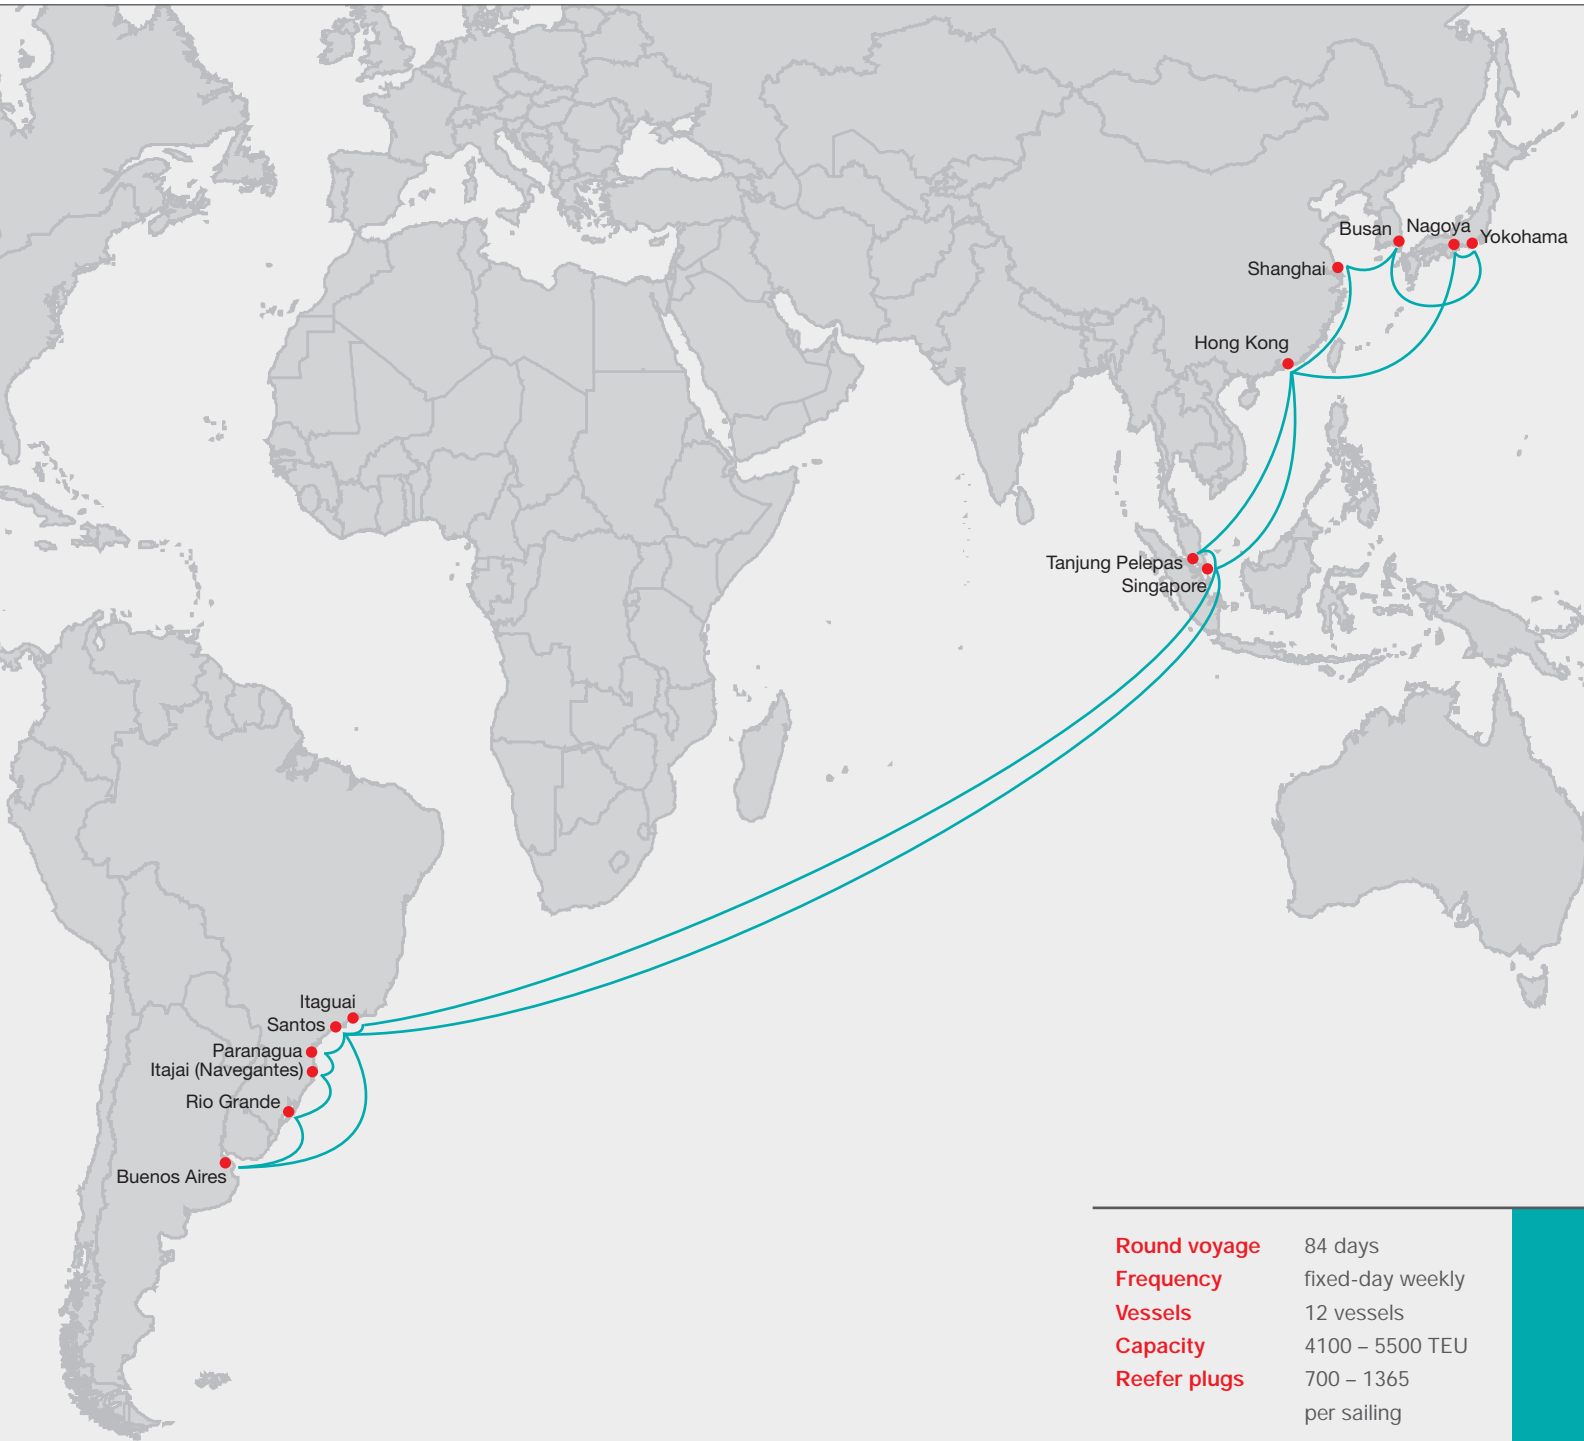

Asia – South Africa / South America

## ASIA – SOUTH AMERICA EAST COAST

ASIA – SOUTH AMERICA EAST COAST [transit time in days]

WESTBOUND

		TO						
		Itaguaí	Santos	Buenos Aires	Rio Grande	Itajai (Navegantes)	Paranaguá	
FROM		Wed	Thu	Sun	Wed	Fri	Sun	
Nagoya	Tue	36	37	40	43	45	47	
Yokohama	Wed	35	36	39	42	44	46	
Busan	Sat	32	33	36	39	41	43	
Shanghai	Mon	30	31	34	37	39	41	
Hong Kong	Thu	27	28	31	34	36	38	
Tanjung Pelepas	Mon	23	24	27	30	32	34	
Singapore	Mon	23	24	27	30	32	34	

SOUTH AMERICA EAST COAST – ASIA [transit time in days]

EASTBOUND

		TO						
		Singapore	Hong Kong	Nagoya	Yokohama	Busan	Shanghai	
FROM		Sun	Thu	Tue	Wed	Sat	Mon	
Itaguaí	Wed	39	43	48	49	52	54	
Buenos Aires	Tue	33	37	42	43	46	48	
Rio Grande	Thu	31	35	40	41	44	46	
Itajai (Navegantes)	Sat	29	33	38	39	42	44	
Paranaguá	Tue	26	30	35	36	39	41	
Santos	Thu	24	28	33	34	37	39	

During peak season the South African ports will be served via Sling 2

LINER OPERATOR HAMBURG SÜD / ALIANCA

PORT ROTATION

<b>Round voyage</b>	84 days
<b>Frequency</b>	fixed-day weekly
<b>Vessels</b>	12 vessels
<b>Capacity</b>	4100 – 5500 TEU
<b>Reefer plugs</b>	700 – 1365 per sailing