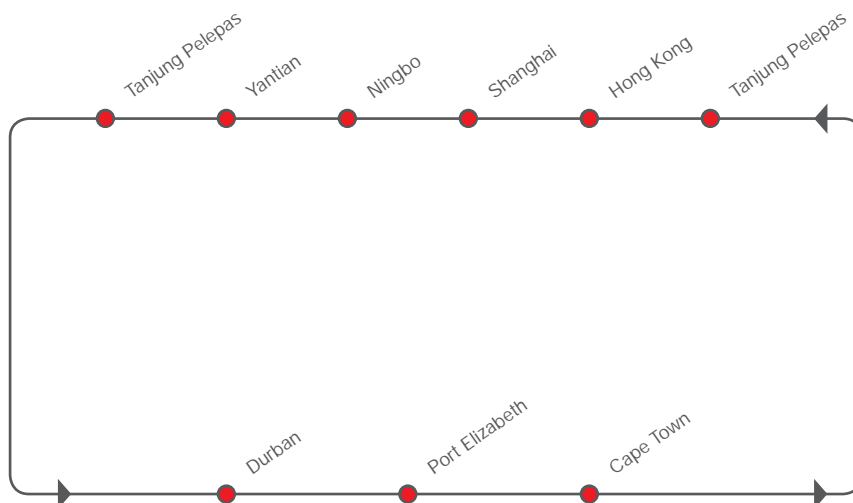

ASIA – SOUTH AFRICA

ASIA – SOUTH AFRICA [transit time in days]

WESTBOUND

		Port		
		Durban	Elizabeth	Cape Town
TO	FROM			
		Wed	Sun	Wed
Hong Kong	Mon	23	27	30
Shanghai	Thu	20	24	27
Ningbo	Sat	18	22	25
Yantian	Mon	16	20	23
Tanjung Pelepas	Sun	10	14	17

SOUTH AFRICA – ASIA [transit time in days]

EASTBOUND

		Port				
		Tanjung Pelepas	Hong Kong	Shanghai	Ningbo	Yantian
TO	FROM					
		Tue	Mon	Wed	Fri	Mon
Durban	Sat	24	30	32	34	37
Port Elizabeth	Tue	21	27	29	31	34
Cape Town	Fri	18	24	26	28	31

LINER OPERATOR HAMBURG SÜD

PORT ROTATION