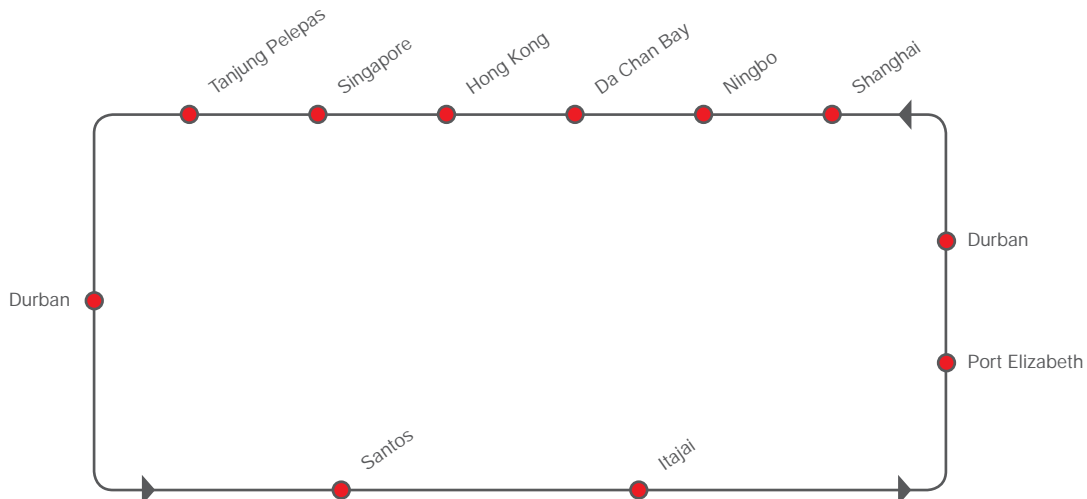

## ASIA – SOUTH AFRICA / SOUTH AMERICA EAST COAST

ASIA – SOUTH AFRICA / SOUTH AMERICA EAST COAST [transit time in days]

WESTBOUND

		TO				
		Singapore	Tanjung Pelepas	Durban	Santos	Itajai
FROM		Mon	Mon	Sat	Sun	Wed
Shanghai	Sat	9	9	21	36	39
Ningbo	Sun	8	8	20	35	38
Da Chan Bay	Thu	4	4	16	31	34
Hong Kong	Thu	4	4	16	31	34
Singapore	Mon	–	0,5	12	27	30
Tanjung Pelepas	Tue	–	–	11	26	29

SOUTH AMERICA EAST COAST / SOUTH AFRICA – ASIA [transit time in days]

EASTBOUND

		TO					
		Port Elizabeth	Durban	Shanghai	Ningbo	Da Chan Bay	Hong Kong
FROM		Sat	Mon	Fri	Sat	Wed	Thu
Santos	Tue	11	9	31	32	36	37
Itajai	Thu	13	11	29	30	34	35
Port Elizabeth	Sun	–	1	19	20	24	25
Durban	Tue	–	–	17	18	22	23

This service is running only temporarily.

During off season the South African ports will be served via Sling 1

LINER OPERATOR HAMBURG SÜD / ALIANCA

PORT ROTATION

<b>Round voyage</b>	70 days
<b>Frequency</b>	fixed-day weekly
<b>Vessels</b>	10 vessels
<b>Capacity</b>	2500 – 2700 TEU
<b>Reefer plugs</b>	325 per sailing

##### South Africa / Durban

Durban Container Terminal  
South African Port Operations  
3rd Floor, Administration Building  
Langeberg Road, Bayhead, 4072