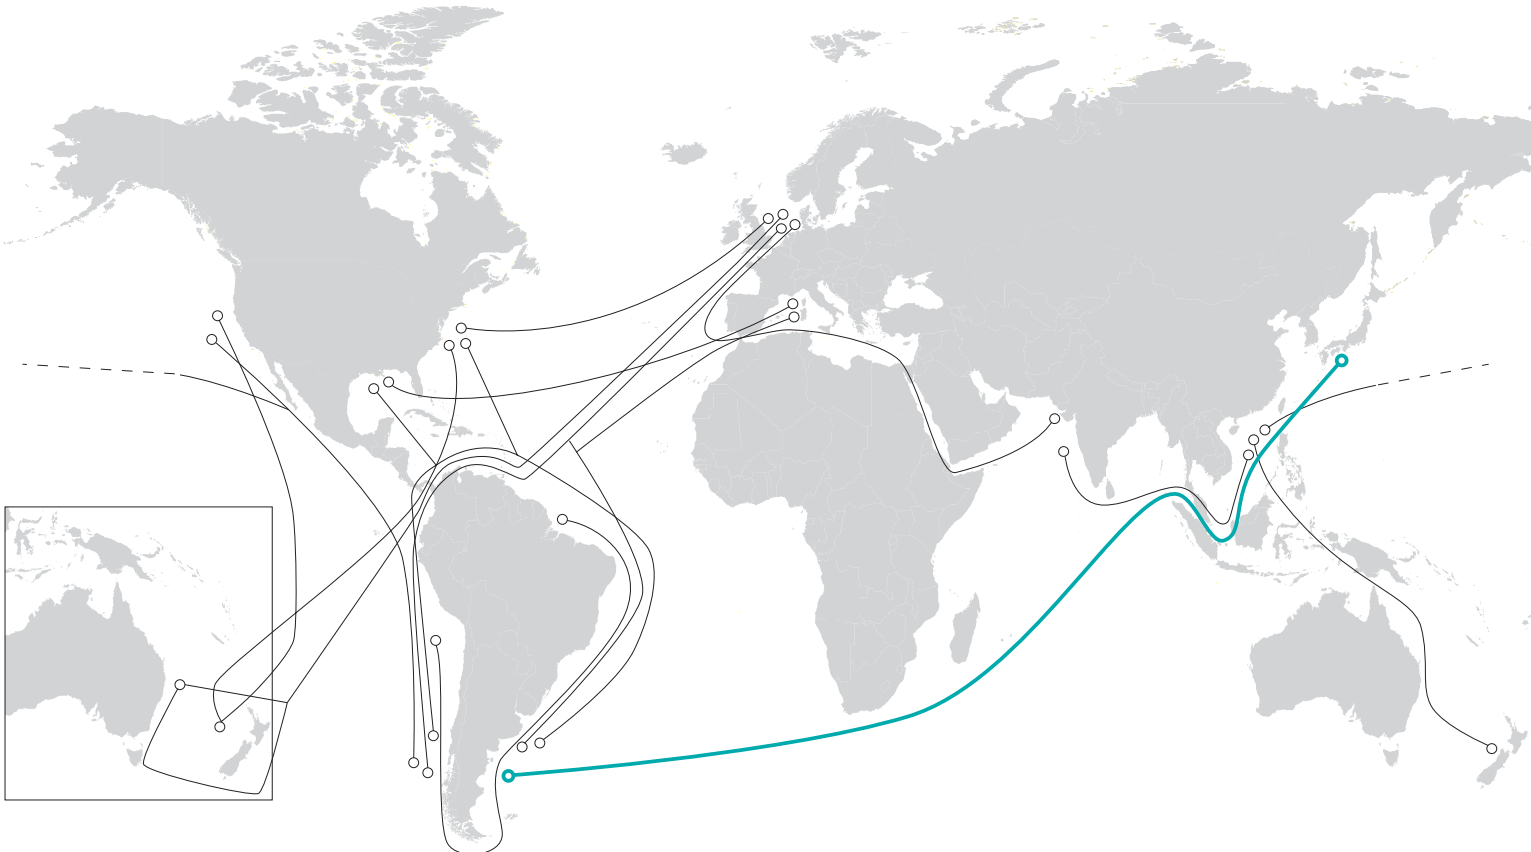

## Asia – South Africa / South America

	Page
<b>Asia – South America East Coast</b> NEW GOOD HOPE EXPRESS    SLING 1	
<b>South America East Coast – Asia</b> NEW GOOD HOPE EXPRESS    SLING 1 .....	106
<b>Asia – South Africa / South America East Coast</b> NEW GOOD HOPE EXPRESS    SLING 2	
<b>South America East Coast / South Africa – Asia</b> NEW GOOD HOPE EXPRESS    SLING 2 .....	108
<b>Asia – South Africa</b>	
<b>South Africa – Asia</b> .....	110

Asia – South Africa / South America

## ASIA – SOUTH AMERICA EAST COAST

ASIA – SOUTH AMERICA EAST COAST [transit time in days]

WESTBOUND

		TO						
		Itaguaí	Santos	Buenos Aires	Rio Grande	Itajai (Navegantes)	Paranaguá	
FROM		Wed	Thu	Sun	Wed	Fri	Sun	
Nagoya	Tue	36	37	40	43	45	47	
Yokohama	Wed	35	36	39	42	44	46	
Busan	Sat	32	33	36	39	41	43	
Shanghai	Mon	30	31	34	37	39	41	
Hong Kong	Thu	27	28	31	34	36	38	
Tanjung Pelepas	Mon	23	24	27	30	32	34	
Singapore	Mon	23	24	27	30	32	34	

During peak season the South African ports will be served via Sling 2

LINER OPERATOR HAMBURG SÜD / ALIANCA

PORT ROTATION

<b>Round voyage</b>	84 days
<b>Frequency</b>	fixed-day weekly
<b>Vessels</b>	12 vessels
<b>Capacity</b>	4100 – 5500 TEU
<b>Reefer plugs</b>	700 – 1365 per sailing