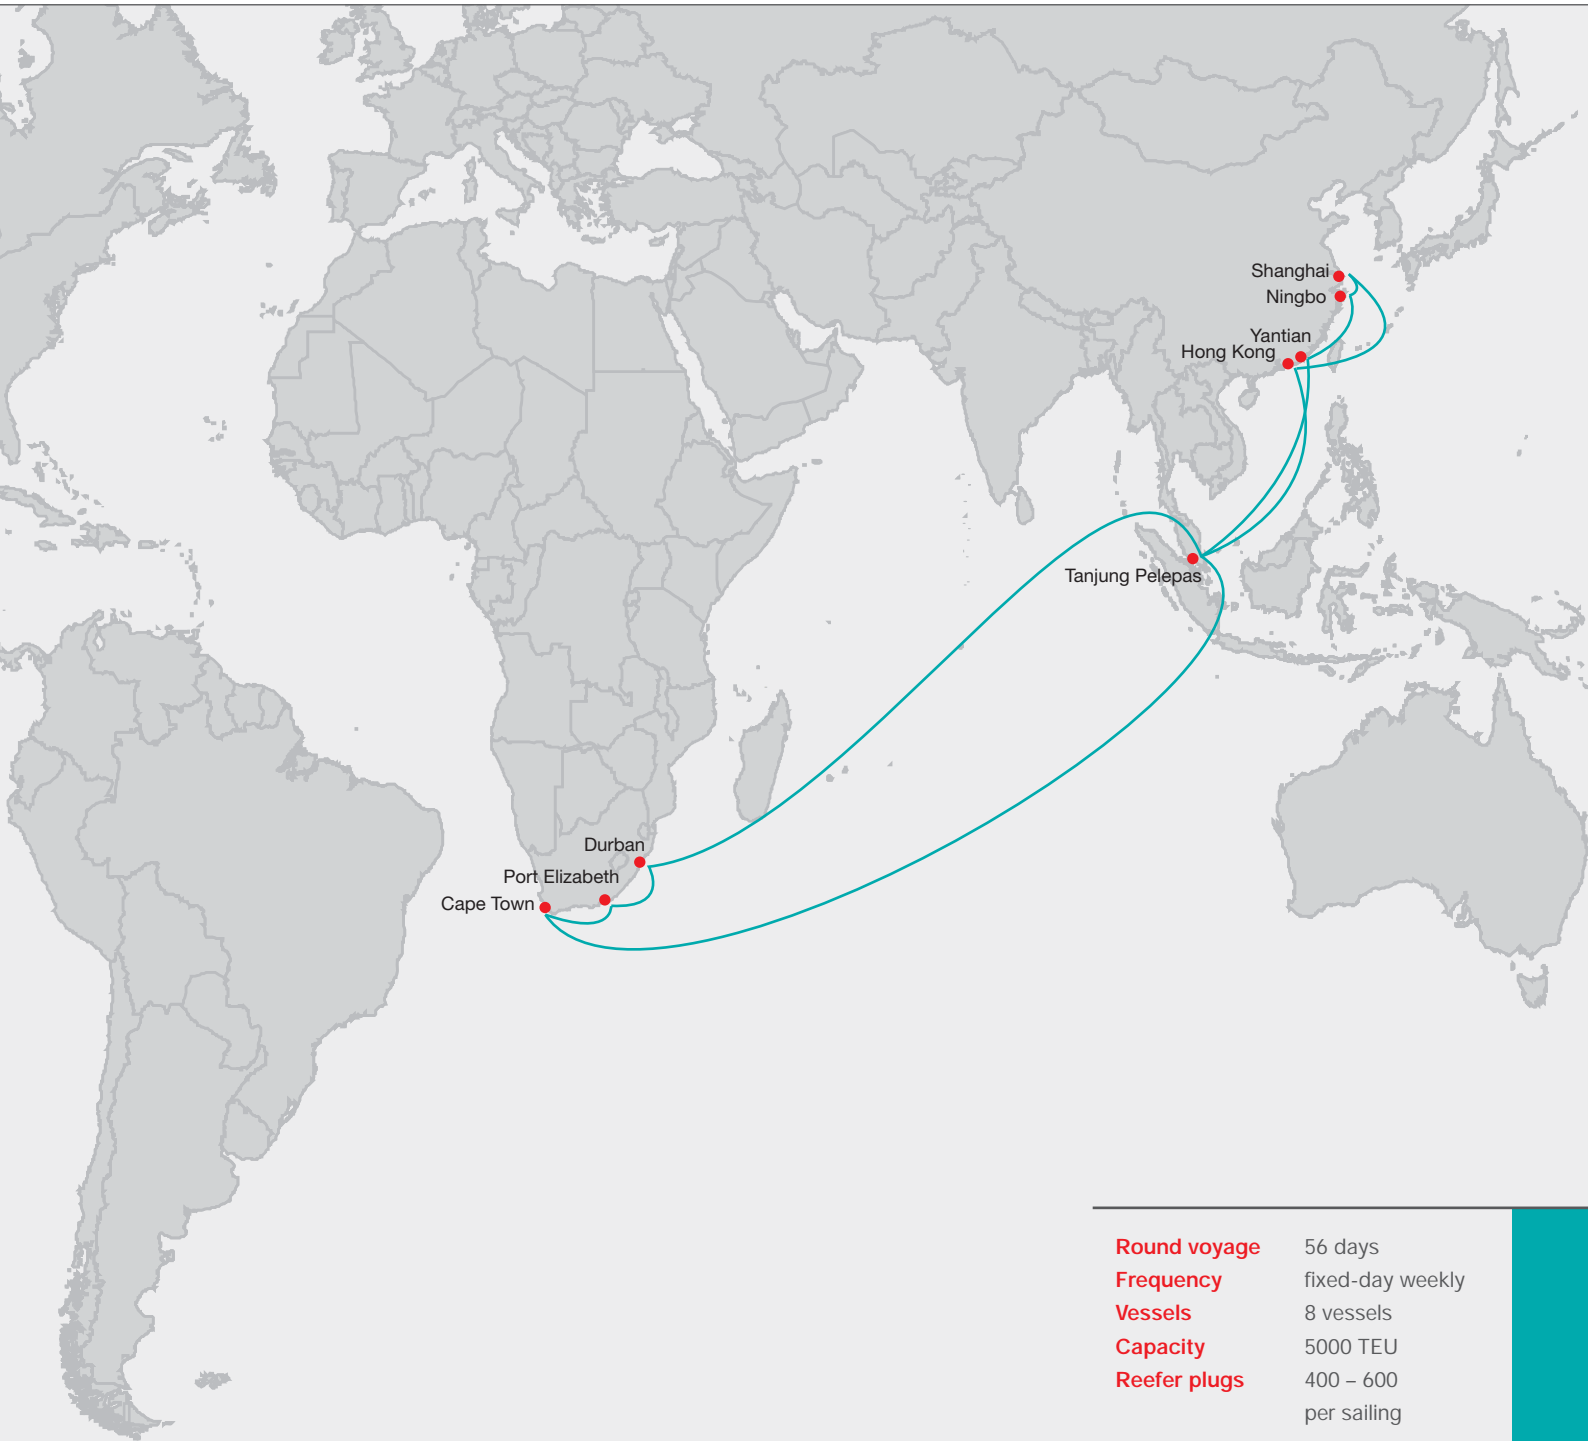

This service is running only temporarily.

During off season the South African ports will be served via Sling 1

LINER OPERATOR HAMBURG SÜD / ALIANCA

PORT ROTATION

<b>Round voyage</b>	70 days
<b>Frequency</b>	fixed-day weekly
<b>Vessels</b>	10 vessels
<b>Capacity</b>	2500 – 2700 TEU
<b>Reefer plugs</b>	325 per sailing

# ASIA – SOUTH AFRICA

ASIA – SOUTH AFRICA [transit time in days]

WESTBOUND

		Port		
		Durban	Elizabeth	Cape Town
TO	FROM			
		Wed	Sun	Wed
Hong Kong	Mon	23	27	30
Shanghai	Thu	20	24	27
Ningbo	Sat	18	22	25
Yantian	Mon	16	20	23
Tanjung Pelepas	Sun	10	14	17

SOUTH AFRICA – ASIA [transit time in days]

EASTBOUND

		Port				
		Tanjung Pelepas	Hong Kong	Shanghai	Ningbo	Yantian
TO	FROM					
		Tue	Mon	Wed	Fri	Mon
Durban	Sat	24	30	32	34	37
Port Elizabeth	Tue	21	27	29	31	34
Cape Town	Fri	18	24	26	28	31

LINER OPERATOR HAMBURG SÜD

PORT ROTATION

<b>Round voyage</b>	56 days
<b>Frequency</b>	fixed-day weekly
<b>Vessels</b>	8 vessels
<b>Capacity</b>	5000 TEU
<b>Reefer plugs</b>	400 – 600 per sailing