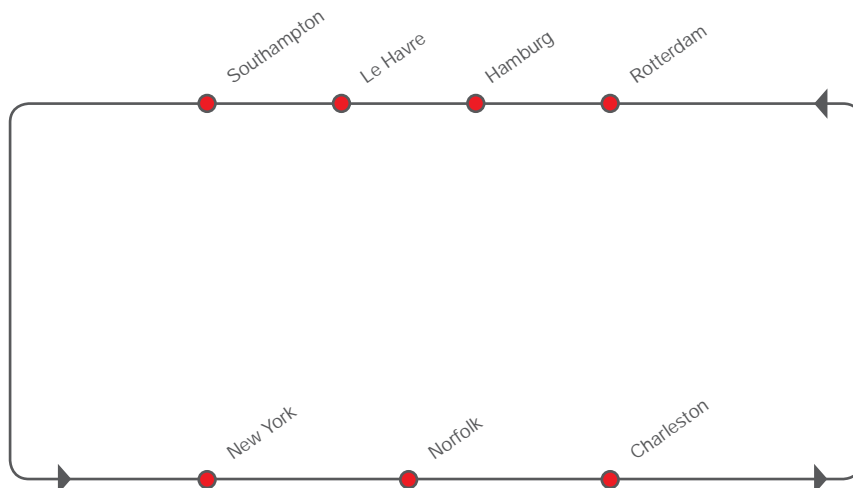

EUROPE – NORTH AMERICA EAST COAST

EUROPE – NORTH AMERICA EAST COAST [transit time in days]

WESTBOUND

		TO		
FROM		New York	Norfolk	Charleston
		Mon	Wed	Fri
Rotterdam	Tue	13	15	17
Hamburg	Thu	11	13	15
Le Havre	Sat	9	11	13
Southampton	Sun	8	10	12

NORTH AMERICA EAST COAST – EUROPE [transit time in days]

EASTBOUND

		TO			
FROM		Rotterdam	Hamburg	Le Havre	Southampton
		Mon	Wed	Fri	Sat
New York	Tue	13	15	17	18
Norfolk	Thu	11	13	15	16
Charleston	Fri	10	12	14	15

TRANSIT TIMES NORTH AMERICA page 142, EUROPE page 144

LINER OPERATOR HAMBURG SÜD

PORT ROTATION