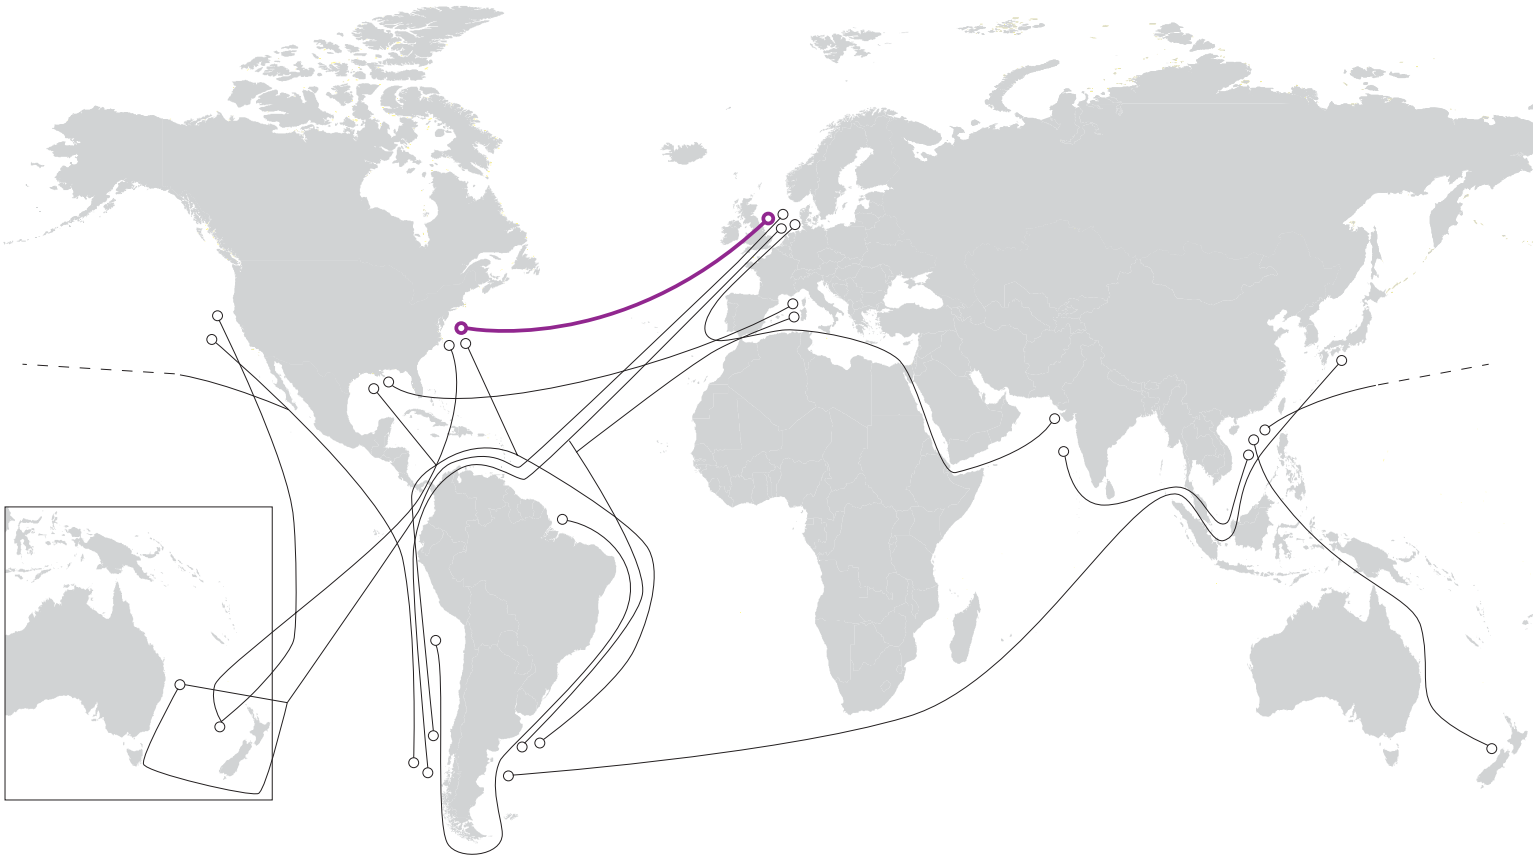

Europe – North America

	Page
Europe – North America East Coast	
North America East Coast – Europe TRANSATLANTIC SERVICE	56

Europe - North America

EUROPE – NORTH AMERICA EAST COAST

EUROPE – NORTH AMERICA EAST COAST [transit time in days]

WESTBOUND

		TO		
FROM		New York	Norfolk	Charleston
		Mon	Wed	Fri
Rotterdam	Tue	13	15	17
Hamburg	Thu	11	13	15
Le Havre	Sat	9	11	13
Southampton	Sun	8	10	12

NORTH AMERICA EAST COAST – EUROPE [transit time in days]

EASTBOUND

		TO			
FROM		Rotterdam	Hamburg	Le Havre	Southampton
		Mon	Wed	Fri	Sat
New York	Tue	13	15	17	18
Norfolk	Thu	11	13	15	16
Charleston	Fri	10	12	14	15

TRANSIT TIMES NORTH AMERICA page 142, EUROPE page 144

LINER OPERATOR HAMBURG SÜD

PORT ROTATION

Round voyage	28 days
Frequency	fixed-day weekly
Vessels	4 vessels
Capacity	4200 – 5000 TEU
Reefer plugs	300 – 550 per sailing

RECEIVING / DELIVERY ADDRESSES

France / Le Havre
Compagnie Nouvelle de Manutention
Portuaire
Quai de l' Atlantique
76060 Le Havre, France