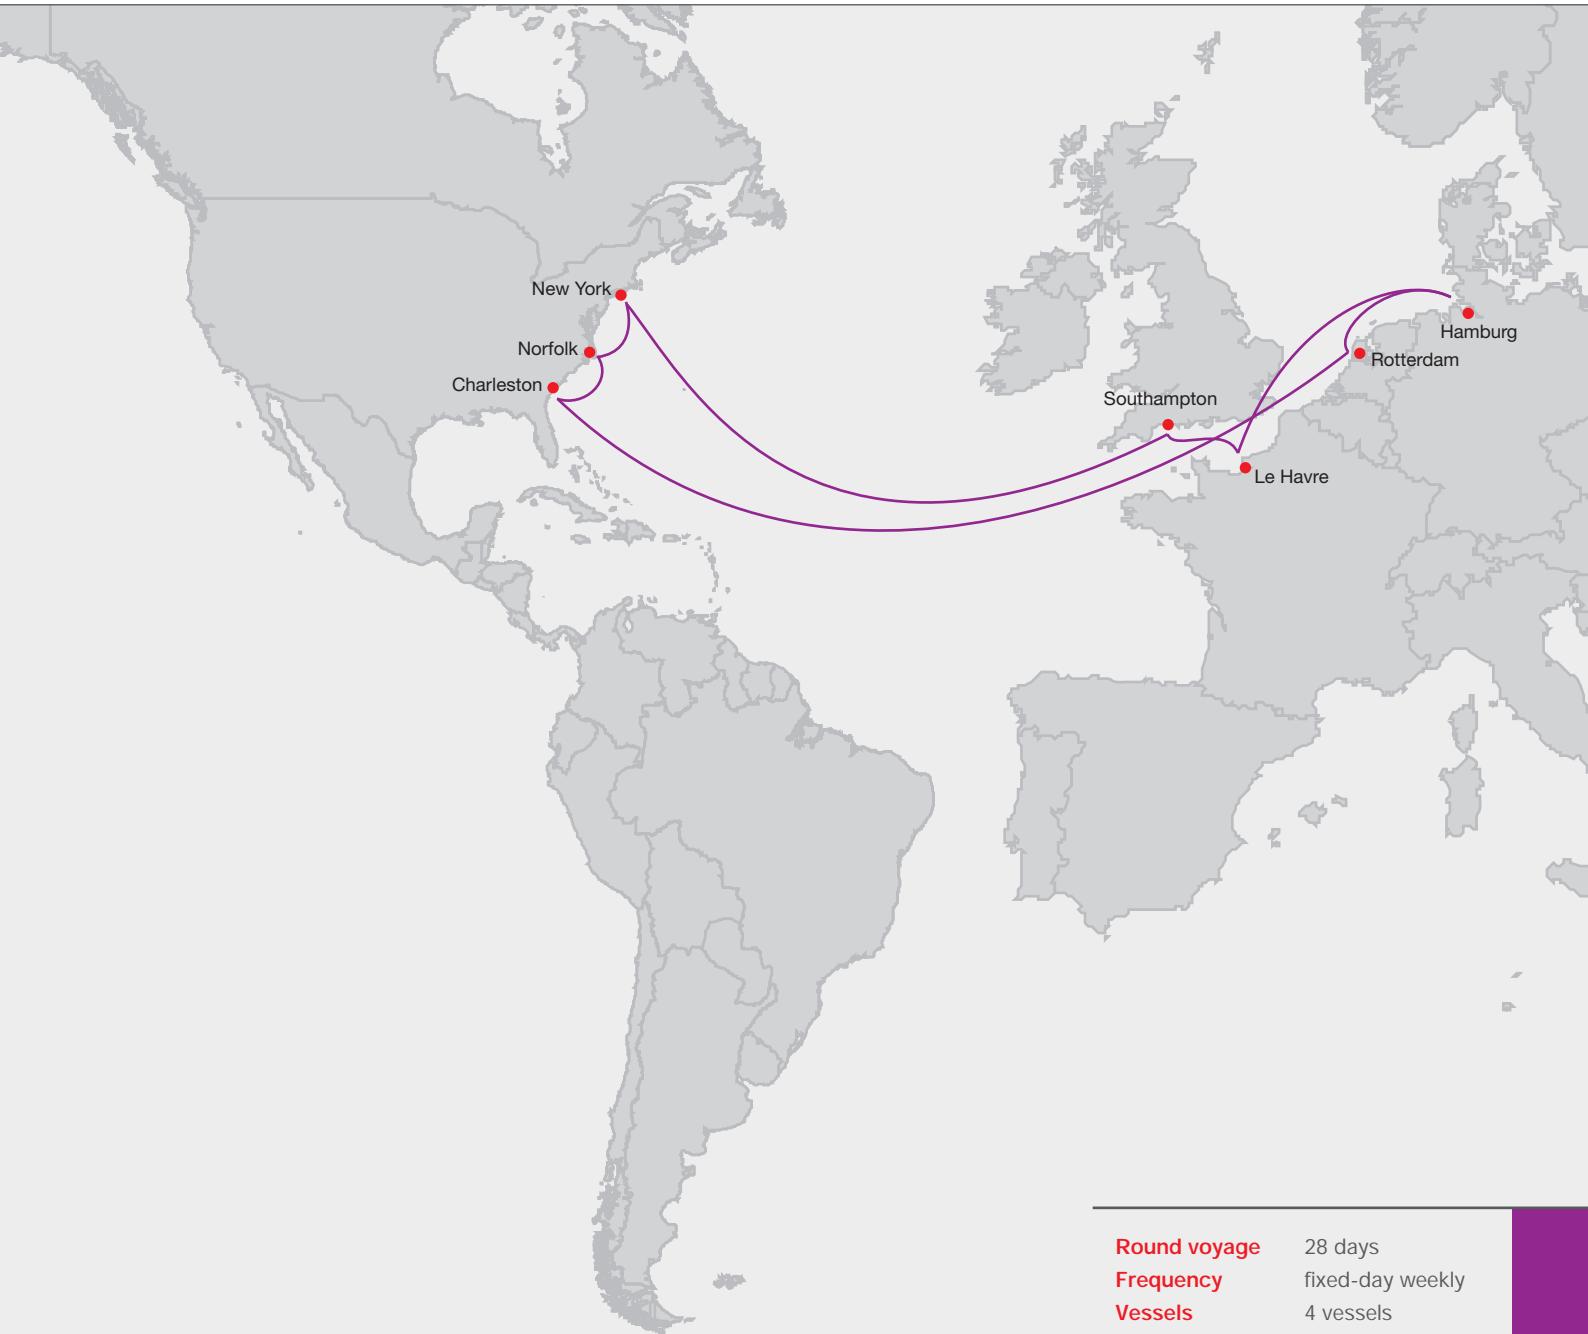

Europe – North America

	Page
Europe – North America East Coast	
North America East Coast – Europe TRANSATLANTIC SERVICE	56

Europe - North America

EUROPE – NORTH AMERICA EAST COAST

EUROPE – NORTH AMERICA EAST COAST [transit time in days]

WESTBOUND

		TO		
FROM		New York	Norfolk	Charleston
		Mon	Wed	Fri
Rotterdam	Tue	13	15	17
Hamburg	Thu	11	13	15
Le Havre	Sat	9	11	13
Southampton	Sun	8	10	12

NORTH AMERICA EAST COAST – EUROPE [transit time in days]

EASTBOUND

		TO			
FROM		Rotterdam	Hamburg	Le Havre	Southampton
		Mon	Wed	Fri	Sat
New York	Tue	13	15	17	18
Norfolk	Thu	11	13	15	16
Charleston	Fri	10	12	14	15

TRANSIT TIMES NORTH AMERICA page 142, EUROPE page 144

LINER OPERATOR HAMBURG SÜD

PORT ROTATION

Round voyage	28 days
Frequency	fixed-day weekly
Vessels	4 vessels
Capacity	4200 – 5000 TEU
Reefer plugs	300 – 550 per sailing

RECEIVING / DELIVERY ADDRESSES

France / Le Havre
Compagnie Nouvelle de Manutention
Portuaire
Quai de l' Atlantique
76060 Le Havre, France